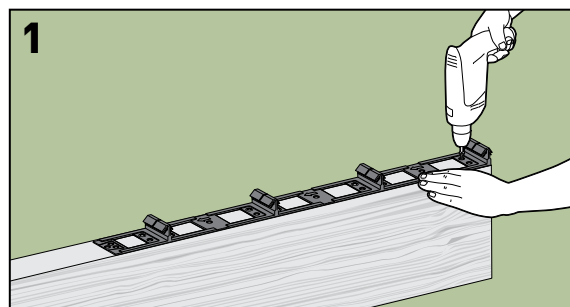

ModWood Snap-LOC Clips

Code	Material Type	Box Items	Size	Boards Held	Suitability for
KSL137N	Engineered Nylon	40	573 x 40mm	4	137mm ModWood Natural Grain Collection
KSL88N	Engineered Nylon	40	559 x 40mm	6	88mm ModWood Natural Grain Collection

ModWood Metal Clips

Code	Material Type	Colour	Clip Type	Box Items	Size	Boards Held	Suitability for
KT137G	Gal	Natural	Top-fix	40	568 x 60mm	4	137mm ModWood Natural Grain Collection
KT137S	Stainless	Natural	Top-fix	40	568 x 60mm	4	137mm ModWood Natural Grain Collection
KT88G	Gal	Natural	Top-fix	40	553 x 60mm	6	88mm ModWood Natural Grain Collection
KT88S	Stainless	Natural	Top-fix	40	553 x 60mm	6	88mm ModWood Natural Grain Collection

Coverage: 1 box of 40 clips provides coverage of 9.5-10 sqm, based on joist centres of 450mm. The ModWood Snap-LOC Clip adds 4mm to the joist height

* Traditional Metal clips should be used in bushfire-rated areas. ** Please refer to our website klevaklip.com.au for detailed instructions prior to commencing installation.