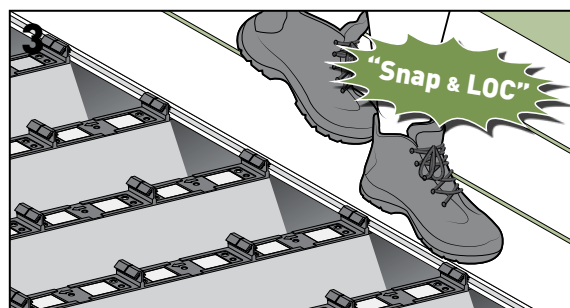

ModWood Snap-LOC Clips

Code	Material Type	Box Items	Size	Boards Held	Suitability for
KSL137N	Engineered Nylon	40	573 x 40mm	4	137mm ModWood Natural Grain Collection
KSL88N	Engineered Nylon	40	559 x 40mm	6	88mm ModWood Natural Grain Collection

ModWood Metal Clips

Code	Material Type	Colour	Clip Type	Box Items	Size	Boards Held	Suitability for
KT137G	Gal	Natural	Top-fix	40	568 x 60mm	4	137mm ModWood Natural Grain Collection
KT137S	Stainless	Natural	Top-fix	40	568 x 60mm	4	137mm ModWood Natural Grain Collection
KT88G	Gal	Natural	Top-fix	40	553 x 60mm	6	88mm ModWood Natural Grain Collection
KT88S	Stainless	Natural	Top-fix	40	553 x 60mm	6	88mm ModWood Natural Grain Collection

Coverage: 1 box of 40 clips provides coverage of 9.5-10 sqm, based on joist centres of 450mm. The ModWood Snap-LOC Clip adds 4mm to the joist height

* Traditional Metal clips should be used in bushfire-rated areas. ** Please refer to our website klevaklip.com.au for detailed instructions prior to commencing installation.