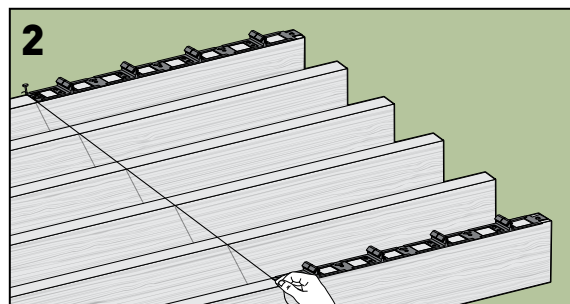

ModWood Snap-LOC Clips

Code	Material Type	Box Items	Size	Boards Held	Suitability for
KSL137N	Engineered Nylon	40	573 x 40mm	4	137mm ModWood Natural Grain Collection
KSL88N	Engineered Nylon	40	559 x 40mm	6	88mm ModWood Natural Grain Collection

ModWood Metal Clips

Code	Material Type	Colour	Clip Type	Box Items	Size	Boards Held	Suitability for
KT137G	Gal	Natural	Top-fix	40	568 x 60mm	4	137mm ModWood Natural Grain Collection
KT137S	Stainless	Natural	Top-fix	40	568 x 60mm	4	137mm ModWood Natural Grain Collection
KT88G	Gal	Natural	Top-fix	40	553 x 60mm	6	88mm ModWood Natural Grain Collection
KT88S	Stainless	Natural	Top-fix	40	553 x 60mm	6	88mm ModWood Natural Grain Collection

Coverage: 1 box of 40 clips provides coverage of 9.5-10 sqm, based on joist centres of 450mm. The ModWood Snap-LOC Clip adds 4mm to the joist height

* Traditional Metal clips should be used in bushfire-rated areas. ** Please refer to our website klevaklip.com.au for detailed instructions prior to commencing installation.