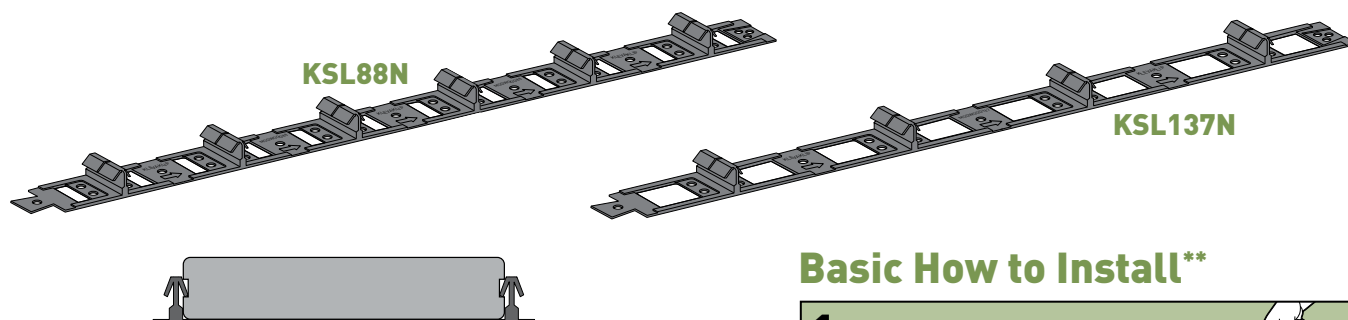

Introducing the NEW ModWood Snap-LOC Clip

For ModWood 137mm and 88mm Natural Grain Collection Decking

How Does the KlevaKlip Snap-LOC Work?

KlevaKlip is a multi-board, fixed pitch decking system that provides consistent gapping between the boards. The new **Snap-LOC** clips allow the boards to be snapped into the clip by the weight of someone “walking the board into the clip”. The teeth of the clip flex, allowing the board to insert into the clip, then “snap” into the groove of the board, locking it in place. Made from UV stabilised engineering polymer, the **Snap-LOC** clip is built to last the life of your deck.

Features and Benefits

- Super-fast fixing system – up to three times faster than conventional concealed fixing systems.
- Extremely easy to use – almost impossible to get wrong. Dove-tail joiner ensures there is never a run-out in your deck.
- Equally easy to use on timber or steel joists.
- Can be fixed to joists with screws, connector nails, or by nail gun.
- As clip is made from a tough, strong engineered nylon, it is easy to “shoot” down using a nail gun. This makes for an extremely fast fixing time as a clip can be fixed to the joist in a matter of seconds.
- Minimal adhesive required compared to current ModWood clips. (check installation instructions/video for details)
- New design allows much wider teeth - gives greater holding power over approximately 32mm in width rather than “single point” holding as with current ModWood clips.
- Being Engineered Nylon, one clip fits all environments.*

Basic How to Install**

ModWood Snap-LOC Clips

Code	Material Type	Box Items	Size	Boards Held	Suitability for
KSL137N	Engineered Nylon	40	573 x 40mm	4	137mm ModWood Natural Grain Collection
KSL88N	Engineered Nylon	40	559 x 40mm	6	88mm ModWood Natural Grain Collection