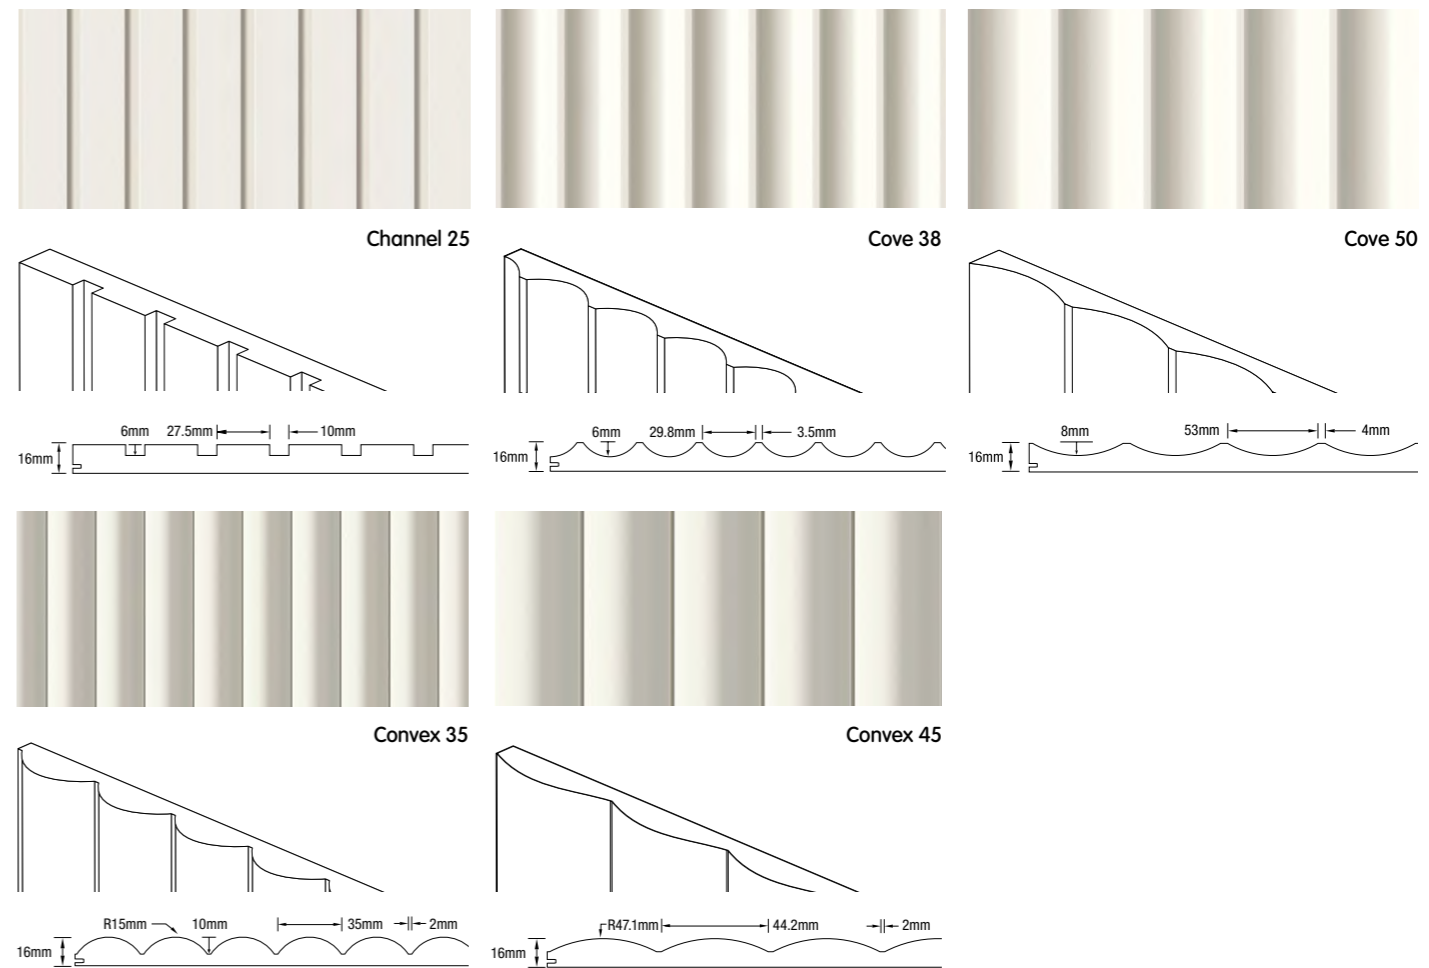

For more inspiration and real projects or FAQs visit

GP SILHOUETTE RANGE				
LENGTH	1200mm	2400mm	2700mm	3100mm
WIDTH	600mm	1200mm	1200mm	1200mm
THICKNESS	16mm	16mm	16mm	16mm
Channel 25	60443	60434	56596	56597
Cove 38	60445	60436	56614	56615
Cove 50	-	56618	-	56620
Convex 35	60444	60435	56605	56606
Convex 45	-	56609	-	56611

*Some lead times may apply. *Note: Profile runs the length of the panel.