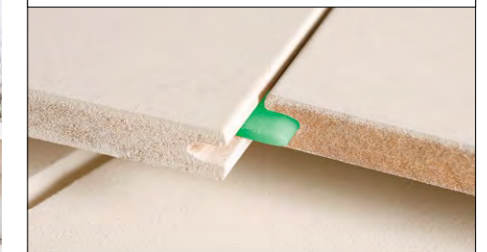

General Purpose Interior