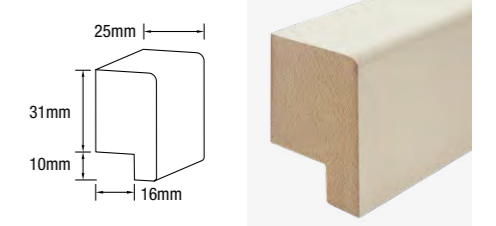

easyDADO Classic Rail, easyASCOT Classic

easyDADO classic

GP easyDADO Classic rail	
DESCRIPTION	Rebated
HEIGHT	2700mm
WIDTH	48mm
THICKNESS	28mm
PRODUCT CODE	60440

easyDADO vogue

GP easyDADO Vogue rail	
DESCRIPTION	Rebated
HEIGHT	2700mm
WIDTH	67mm
THICKNESS	18mm
PRODUCT CODE	60441

Silhouette DADO

GP Silhouette DADO rail	
DESCRIPTION	Rebated
HEIGHT	2700mm
WIDTH	42mm
THICKNESS	25mm
PRODUCT CODE	60442

 **easycraft**[®]
stylish solutions for walls and ceilings

www.easycraft.com.au

Distributed by