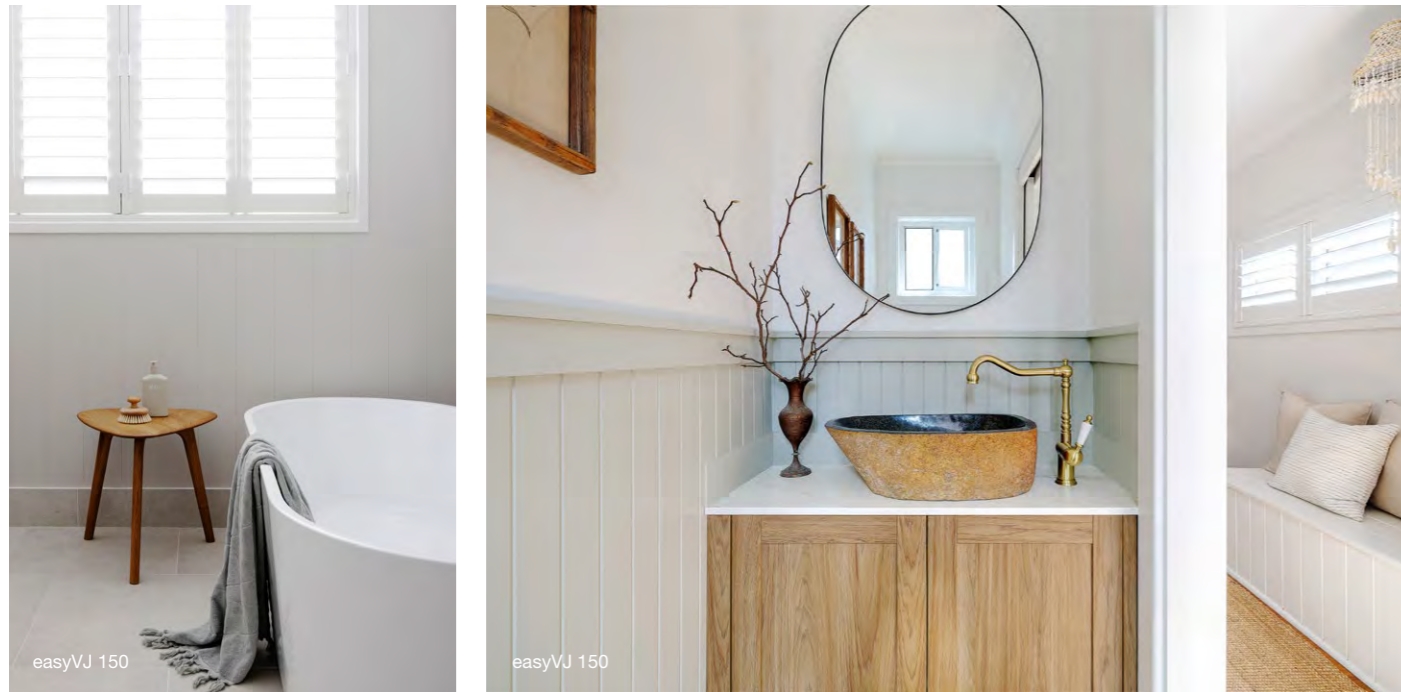

Wet area interior

Elevate your bathroom and laundry aspirations to new heights with our innovative Wet Area Interior ultra-high moisture resistant panelling. Let your vision come alive and turn your dreams into spaces of beauty and functionality.

Product features:

- Made from Ultra High Moisture Resistant (UHMR) MDF
- Primed and ready to paint for fast, easy installation
- Hidden tongue and groove easyJOIN+ system
- High impact resistance, 300% tougher than plasterboard
- Consistent board surface, no knot holes, splitting or splinters
- Australian Made & Owned

Suitable for:

- Bathrooms, laundries and kitchens
- High moisture interior spaces
- Fixing as a new wall over a stud frame
- Fixing over an existing wall
- Residential and commercial spaces

WA WET AREA INTERIOR			
LENGTH	2400mm	3000mm	3600mm
WIDTH	1200mm	1200mm	1200mm
THICKNESS	9mm	9mm	9mm
easyVJ 60	-	60432	-
easyVJ 100	60053	60055	60056
easyVJ 150	60057	60059	60060
easyVJ 300	-	60465	-
easyREGENCY 75	-	60429	-
easyREGENCY 150	60050	60051	60052
easyGROOVE random	-	60044	-

*Some lead times may apply. *Note: Profile runs the length of the panel.