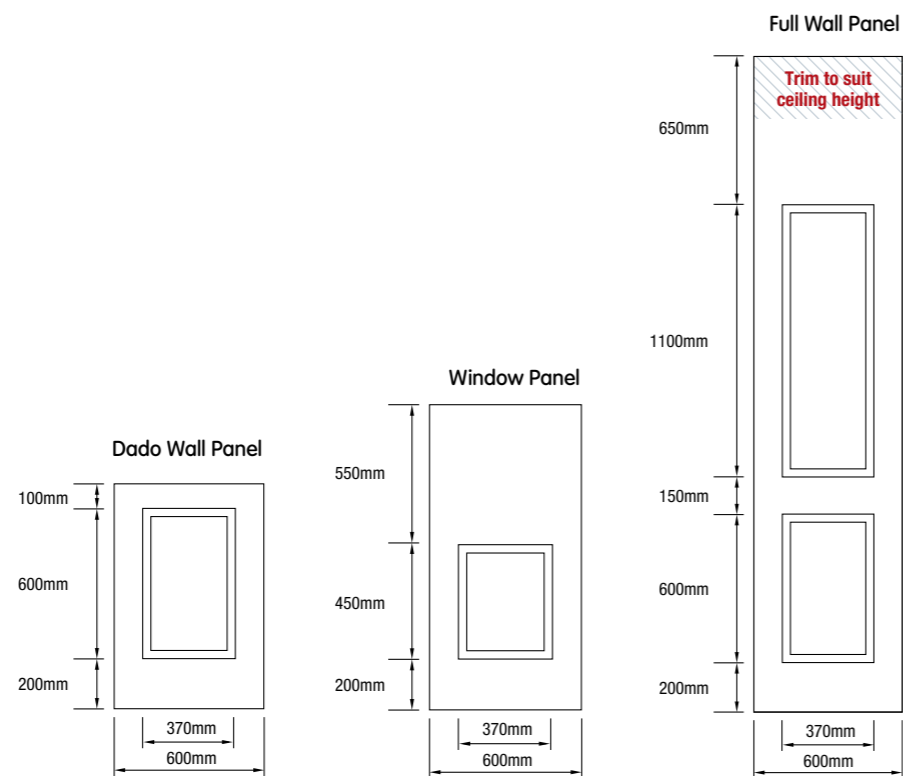

SE SEMI EXTERIOR		
LENGTH	2745mm	3660mm
WIDTH	1200mm	1200mm
THICKNESS	9.5mm	9.5mm
easyVJ 100	60076	60077
easyVJ 150	60078	60079

*Some lead times may apply. *Note: Profile runs the length of the panel.

easyASCOT Classic Full Wall

Product features:

- Made from Moisture Resistant (MREO) MDF
- Hidden tongue and groove easyJOIN+ system
- Comes pre-primed for faster easier installation
- High impact resistance, 300% tougher than plasterboard
- Consistent board surface, no knot holes, splitting or splinters
- Australian Made & Owned

easyASCOT Vogue Duo, easyDADO Classic Rail

easyASCOT Classic Full Wall Panel

easyASCOT classic

easyASCOT Classic Panel

easyASCOT Classic Detail

GP easyASCOT CLASSIC PANEL			
DESCRIPTION	Dado Wall	Window	Full Wall
HEIGHT	900mm	1200mm	2700mm
WIDTH	600mm	600mm	600mm
THICKNESS	9mm	9mm	9mm
PRODUCT CODE	60087	60088	60082

easyASCOT Vogue Solo, easyDADO Vogue Rail

easyASCOT vogue

easyASCOT Vogue Panel

GP easyASCOT VOGUE PANEL		
DESCRIPTION	Solo 900	Duo 1200
HEIGHT	900mm	1200mm
WIDTH	600mm	600mm
THICKNESS	9mm	9mm
PRODUCT CODE	60086	60084