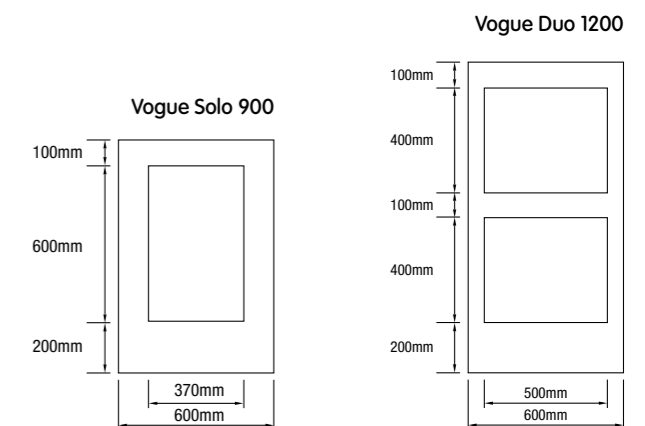

SE SEMI EXTERIOR		
LENGTH	2745mm	3660mm
WIDTH	1200mm	1200mm
THICKNESS	9.5mm	9.5mm
easyVJ 100	60076	60077
easyVJ 150	60078	60079

*Some lead times may apply. *Note: Profile runs the length of the panel.

easyASCOT Classic Full Wall

easyASCOT Vogue Duo, easyDADO Classic Rail

easyASCOT Classic Full Wall Panel

easyASCOT classic

easyASCOT Classic Panel

easyASCOT Classic Detail

GP easyASCOT CLASSIC PANEL			
DESCRIPTION	Dado Wall	Window	Full Wall
HEIGHT	900mm	1200mm	2700mm
WIDTH	600mm	600mm	600mm
THICKNESS	9mm	9mm	9mm
PRODUCT CODE	60087	60088	60082

easyASCOT Vogue Solo, easyDADO Vogue Rail

easyASCOT vogue

easyASCOT Vogue Panel

GP easyASCOT VOGUE PANEL		
DESCRIPTION	Solo 900	Duo 1200
HEIGHT	900mm	1200mm
WIDTH	600mm	600mm
THICKNESS	9mm	9mm
PRODUCT CODE	60086	60084