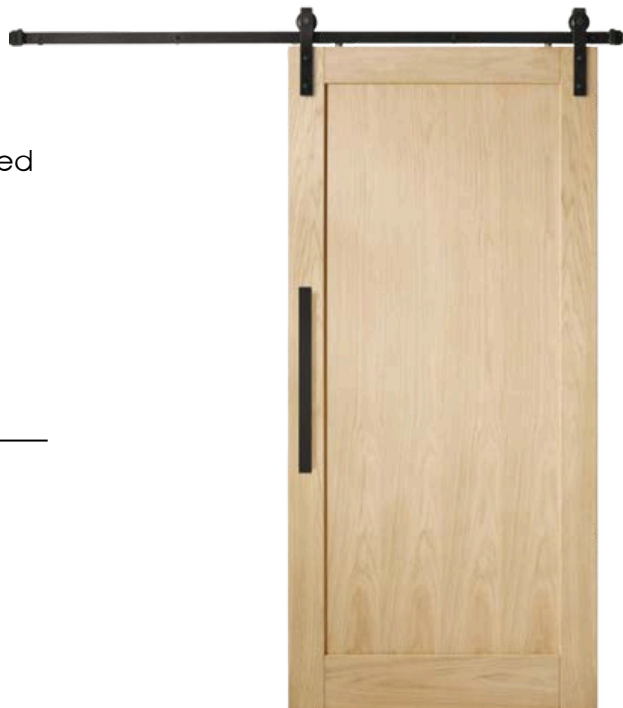

INTERNAL ONLY OPTIONS

- 2100 x 1050 x 35mm
-

SINGLE PANEL BARN DOOR

Is a Solid Core Door with an American White Oak veneer. Tracks & rails included with this door.

INTERNAL OPTIONS

- 2100 x 1050 x 35mm
-

MERANTI RANGE

MERANTI VENEER

MERANTI 1 LITE

Is a Solid Core Door with a Meranti veneer. Available in double glazed clear or obscure glass

EXTERNAL OPTION - CLEAR GLASS

- 2040 x 820 x 40mm
- 2040 x 870 x 40mm
- 2100 x 920 x 40mm