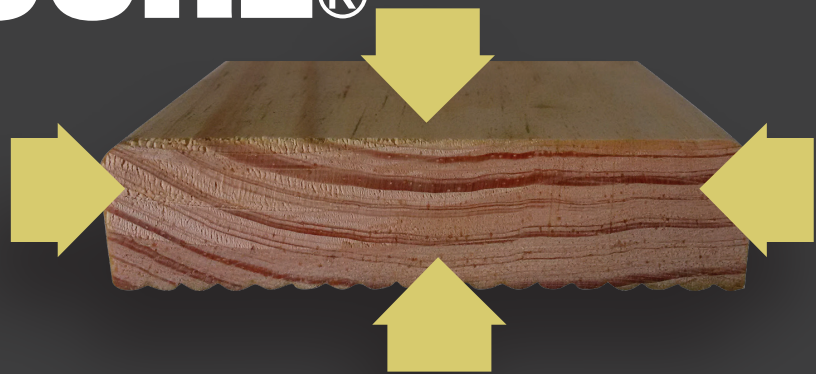

SOUTHERNPINE

30% STRONGER THAN STANDARD PINE

90x22 DECKING

NOW WITH

TRU-CORE[®]

- ✓ NO heavy metals
- ✓ Water based Azole with Pemetrin
- ✓ 20 years proven performance against decay
- ✓ SAFE - no solvents

NO. 1
AN AUSTRALIAN FIRST
REVOLUTIONARY
TREATMENT PROCESS

208PC PACKS PLANTATION PINE | PREMIUM OR STANDARD & BETTER GRADES AVAILABLE

SOUTHERNPINE
30% STRONGER THAN STANDARD PINE

1800 268 286

 **WOOD**
NATURALLY BETTER

BAYWOOD
WHOLESALE