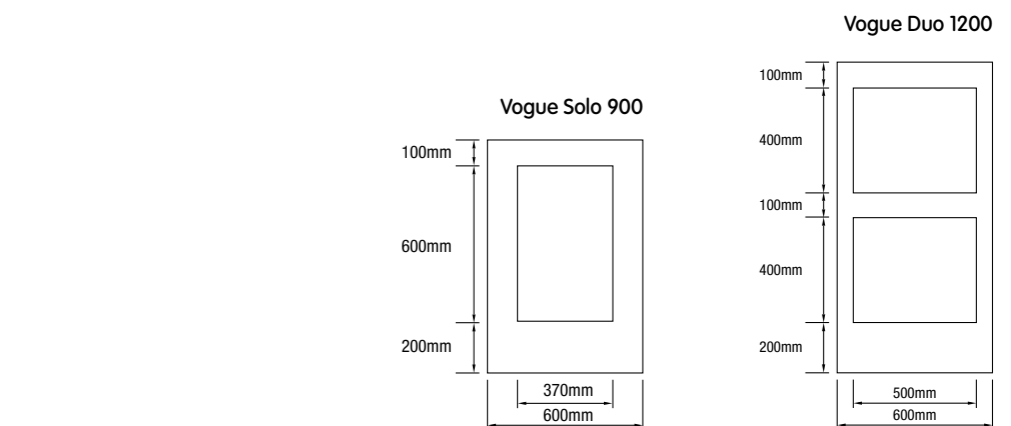

easyASCOT Vogue Duo, easyDADO Classic Rail

easyASCOT Classic Full Wall Panel

easyASCOT classic

easyASCOT Classic Panel

easyASCOT Classic Detail

GP easyASCOT CLASSIC PANEL			
DESCRIPTION	Dado Wall	Window	Full Wall
HEIGHT	900mm	1200mm	2700mm
WIDTH	600mm	600mm	600mm
THICKNESS	9mm	9mm	9mm
PRODUCT CODE	60087	60088	60082

easyASCOT Vogue Solo, easyDADO Vogue Rail

easyASCOT vogue

easyASCOT Vogue Panel

GP easyASCOT VOGUE PANEL		
DESCRIPTION	Solo 900	Duo 1200
HEIGHT	900mm	1200mm
WIDTH	600mm	600mm
THICKNESS	9mm	9mm
PRODUCT CODE	60086	60084