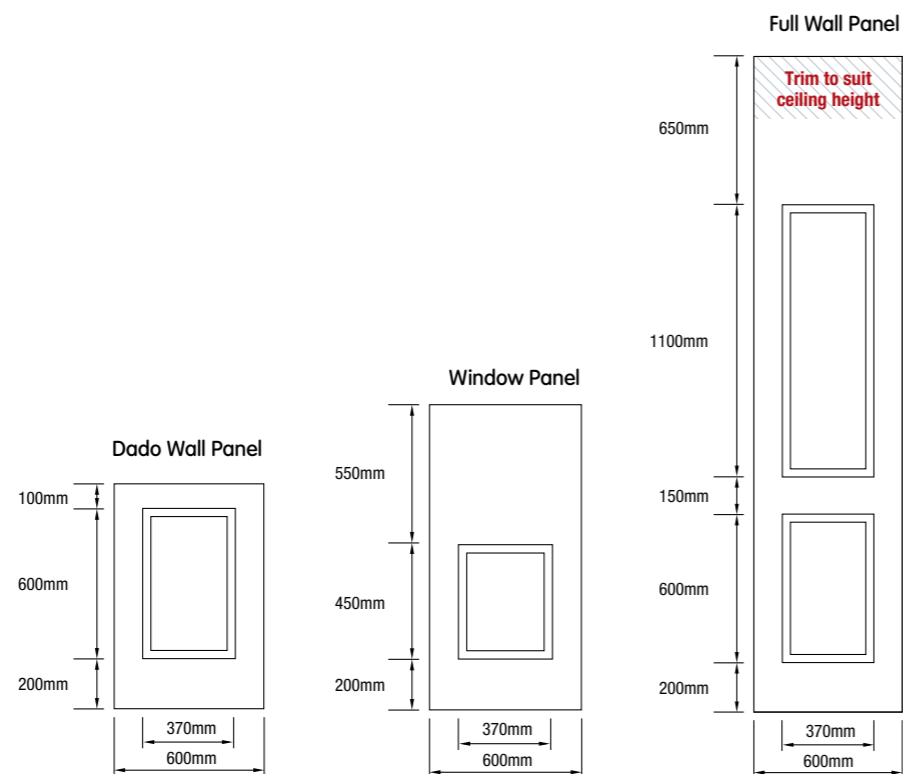

SE SEMI EXTERIOR		
LENGTH	2745mm	3660mm
WIDTH	1200mm	1200mm
THICKNESS	9.5mm	9.5mm
easyVJ 100	60076	60077
easyVJ 150	60078	60079

*Some lead times may apply. *Note: Profile runs the length of the panel.

easyASCOT Classic Full Wall

Product features:

- Made from Moisture Resistant (MREO) MDF
- Hidden tongue and groove easyJOIN+ system
- Comes pre-primed for faster easier installation
- High impact resistance, 300% tougher than plasterboard
- Consistent board surface, no knot holes, splitting or splinters
- Australian Made & Owned

easyASCOT Vogue Duo, easyDADO Classic Rail

easyASCOT Classic Full Wall Panel

easyASCOT classic

easyASCOT Classic Panel

easyASCOT Classic Detail

GP easyASCOT CLASSIC PANEL			
DESCRIPTION	Dado Wall	Window	Full Wall
HEIGHT	900mm	1200mm	2700mm
WIDTH	600mm	600mm	600mm
THICKNESS	9mm	9mm	9mm
PRODUCT CODE	60087	60088	60082

easyASCOT Vogue Solo, easyDADO Vogue Rail

easyASCOT vogue

easyASCOT Vogue Panel

GP easyASCOT VOGUE PANEL		
DESCRIPTION	Solo 900	Duo 1200
HEIGHT	900mm	1200mm
WIDTH	600mm	600mm
THICKNESS	9mm	9mm
PRODUCT CODE	60086	60084