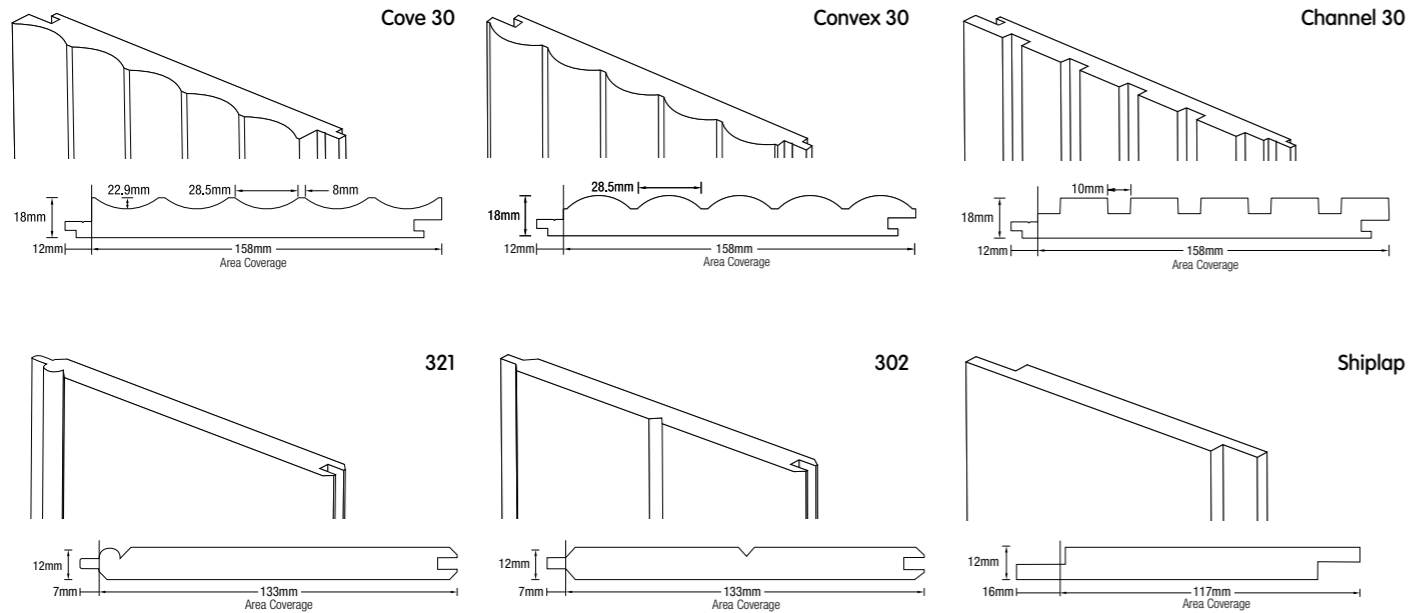

Cove 50

For more inspiration and real projects or FAQs visit

GP SILHOUETTE RANGE				
LENGTH	1200mm	2400mm	2700mm	3100mm
WIDTH	600mm	1200mm	1200mm	1200mm
THICKNESS	16mm	16mm	16mm	16mm
Channel 25	60443	60434	56596	56597
Cove 38	60445	60436	56614	56615
Cove 50	-	56618	-	56620
Convex 35	60444	60435	56605	56606
Convex 45	-	56609	-	56611

*Some lead times may apply. *Note: Profile runs the length of the panel.

easyLINING boards

Our easyLINING boards feature the consistent tongue and groove join, adding character and allure for those looking to effortlessly elevate their living or working spaces. Crafted to be lightweight, easy to handle and quick to install, these boards maintain the traditional method of manufacturing lining boards, showcasing an intricate interlocking edge detail and a refined, smooth finish.

GP GENERAL PURPOSE	
LENGTH	2700mm
WIDTH	170mm
THICKNESS	18mm
easyLINING Cove 30	900110
easyLINING Convex 30	900111
easyLINING Channel 30	900112

GP GENERAL PURPOSE		
LENGTH	2700mm	2700mm
WIDTH	133mm	140mm
THICKNESS	12mm	12mm
321	-	900104
302	-	900105
Shiplap	900106	-