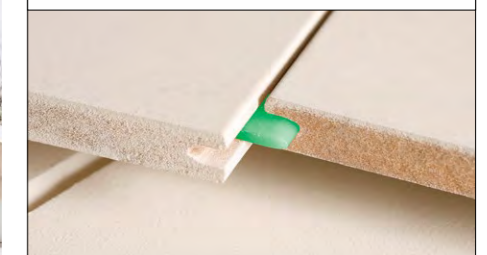

General Purpose Interior