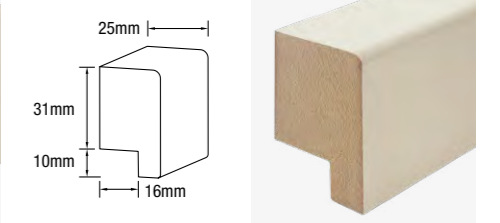

easyDADO Classic Rail, easyASCOT Classic

easyDADO classic

GP easyDADO Classic rail	
DESCRIPTION	Rebated
HEIGHT	2700mm
WIDTH	48mm
THICKNESS	28mm
PRODUCT CODE	60440

easyDADO vogue

GP easyDADO Vogue rail	
DESCRIPTION	Rebated
HEIGHT	2700mm
WIDTH	67mm
THICKNESS	18mm
PRODUCT CODE	60441

Silhouette DADO

GP Silhouette DADO rail	
DESCRIPTION	Rebated
HEIGHT	2700mm
WIDTH	42mm
THICKNESS	25mm
PRODUCT CODE	60442

 **easycraft**[®]
stylish solutions for walls and ceilings

www.easycraft.com.au

Distributed by