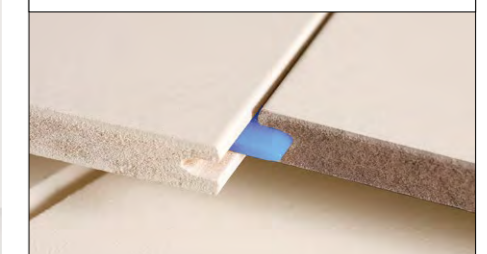

Wet Area Interior / Semi-Exterior

Visit [easycraft.com.au](https://www.easycraft.com.au) for inspirational home project ideas

Installation made easy

Easycraft panels include the easyJOIN+ system that allows for a fuss free, quick installation. The panels are identified by a green tongue for general purpose interior and a blue tongue for wet area interior and semi-exterior applications.