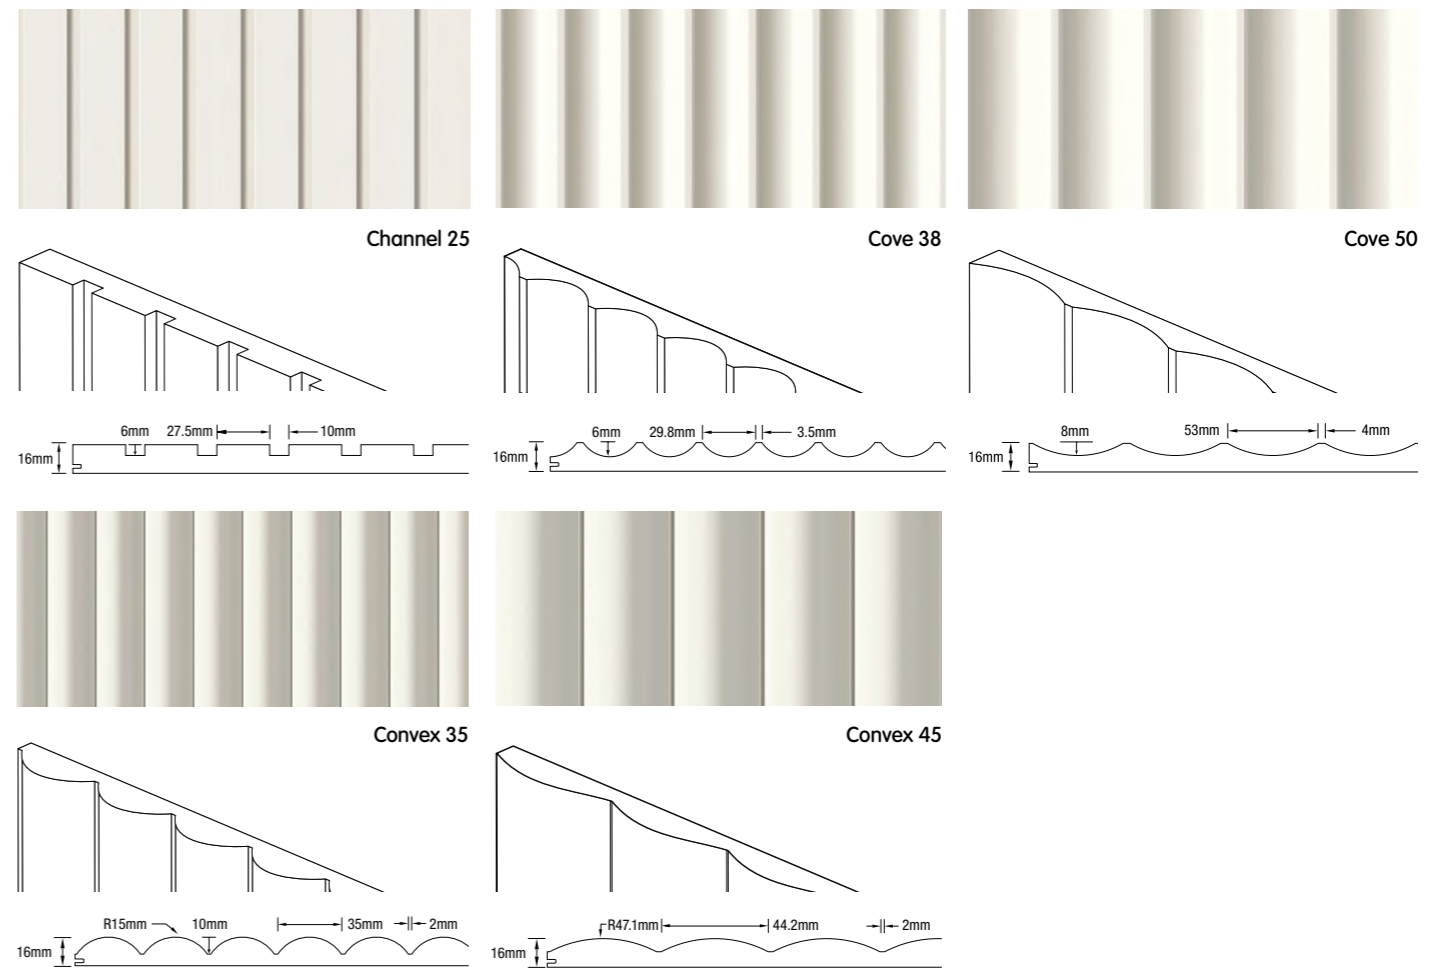

Silhouette range

Crafted by the architectural and design communities, this innovative range of decorative panels provides depth, distinction and texture for your next unique design. Available in a range of different profiles and spacings, the tactile nature of the Silhouette profiles play with light to produce organic shapes and shadows.

Suitable for:

- General purpose interior wall and ceiling linings
- Residential and commercial applications

Product features:

- Made from high quality machine grade Moisture Resistant (MREO) MDF
- Designed to feature dramatic lines and shadows
- Primed and ready to paint for fast, easy installation
- Consistent finish with no knot holes, splitting or splinters
- High impact resistance sheeting, 300% tougher than plasterboard
- Tongue & groove joining system for a seamless install
- Australian Made & Owned

Cove 50

For more inspiration and real projects or FAQs visit

GP SILHOUETTE RANGE				
LENGTH	1200mm	2400mm	2700mm	3100mm
WIDTH	600mm	1200mm	1200mm	1200mm
THICKNESS	16mm	16mm	16mm	16mm
Channel 25	60443	60434	56596	56597
Cove 38	60445	60436	56614	56615
Cove 50	-	56618	-	56620
Convex 35	60444	60435	56605	56606
Convex 45	-	56609	-	56611

*Some lead times may apply. *Note: Profile runs the length of the panel.

easyLINING boards

Our easyLINING boards feature the consistent tongue and groove join, adding character and allure for those looking to effortlessly elevate their living or working spaces. Crafted to be lightweight, easy to handle and quick to install, these boards maintain the traditional method of manufacturing lining boards, showcasing an intricate interlocking edge detail and a refined, smooth finish.